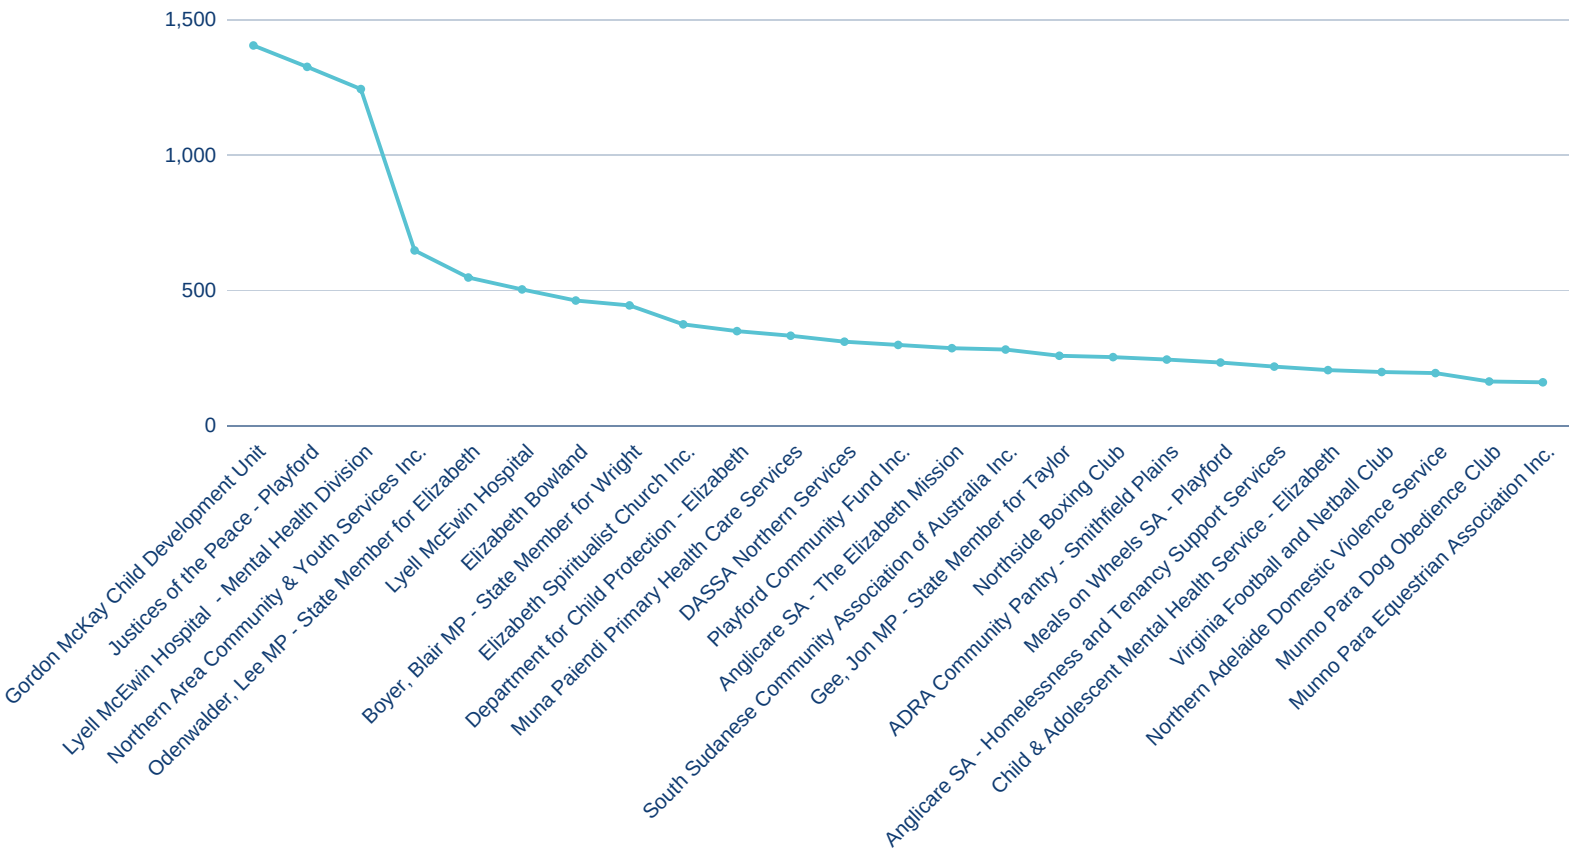

PLAYFORD COUNCIL

WHAT ARE OUR COMMUNITY NEEDS?

19250 SESSIONS 1 JULY 2021 - 30 JUNE 2022

LANDING PAGES:

WHO ARE OUR USERS?