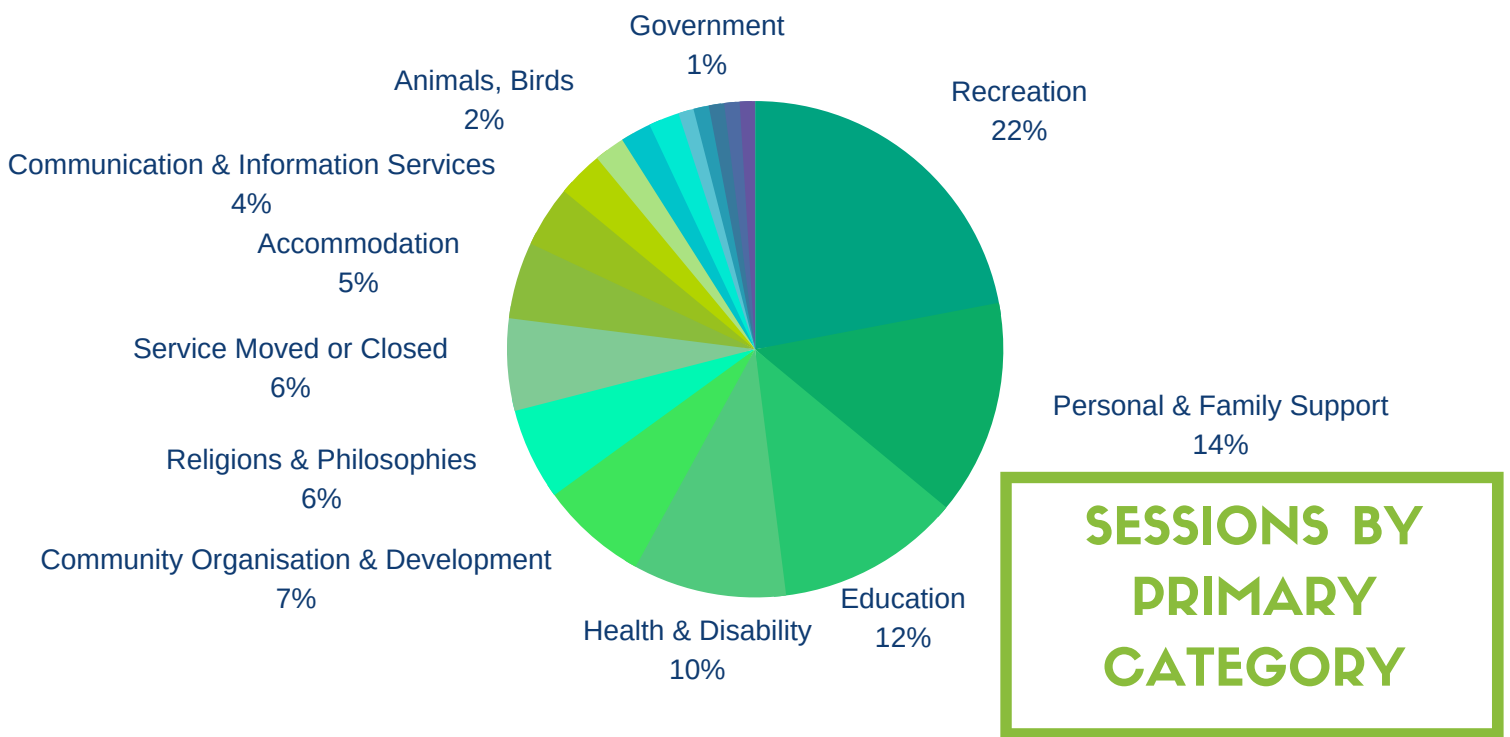

PLAYFORD COUNCIL

WHAT ARE OUR COMMUNITY NEEDS?

19250 SESSIONS 1 JULY 2021 - 30 JUNE 2022

LANDING PAGES:

WHO ARE OUR USERS?